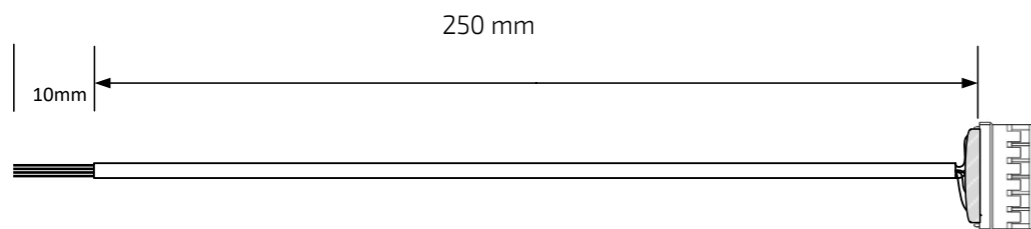

Optional Accessories

Netzer Part Number

Description

CB-00165

VLH-35 connection harness 250mm

Netzer Part Number

Description

RJ-VLH-35