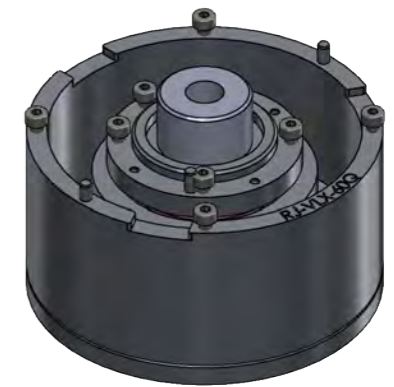

Optional Accessories

Netzer Part Number	Description
CB-00088-250	VLX-60 connection harness 250mm
CB-00088-500	VLX-60 connection harness 500mm

Netzer Part Number	Description
RJ-VLX-60	VLX-60 rotary jig

* For more information please consult with Netzer experts > [Contact us](#)

Optional Accessories

Netzer Part Number

Description

DKIT-VLX-60-SG-CH

VLX-60 demo kit, SSI

DKIT-VLX-60-IG-CH

VLX-60 demo kit, BiSS

* For more information please consult with Netzer experts > [Contact us](#)