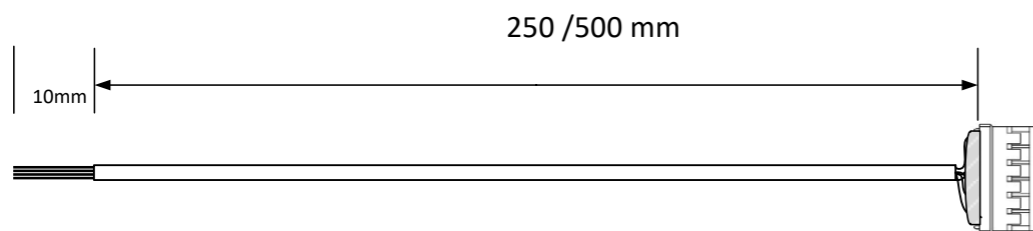

Optional Accessories

Netzer Part Number	Description
CB-00088-250	VLX-60 connection harness 250mm
CB-00088-500	VLX-60 connection harness 500mm

Netzer Part Number	Description
RJ-VLX-60	VLX-60 rotary jig

* For more information please consult with Netzer experts > [Contact us](#)