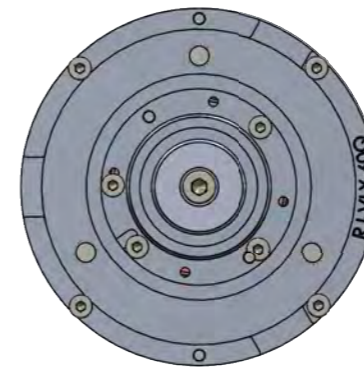

Optional Accessories

Netzer Part Number	Description
CB-00088-250	VLX-60 connection harness 250mm
CB-00088-500	VLX-60 connection harness 500mm

Netzer Part Number	Description
RJ-VLX-60	VLX-60 rotary jig

* For more information please consult with Netzer experts > [Contact us](#)