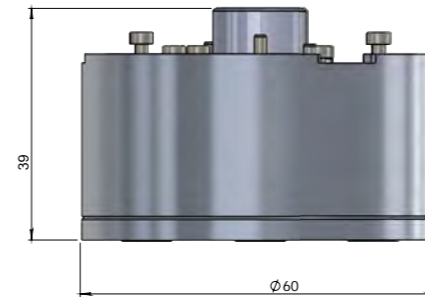

Optional Accessories

Netzer Part Number	Description
CB-00088-250	VLX-60 connection harness 250mm
CB-00088-500	VLX-60 connection harness 500mm

Netzer Part Number	Description
RJ-VLX-60	VLX-60 rotary jig

* For more information please consult with Netzer experts > [Contact us](#)